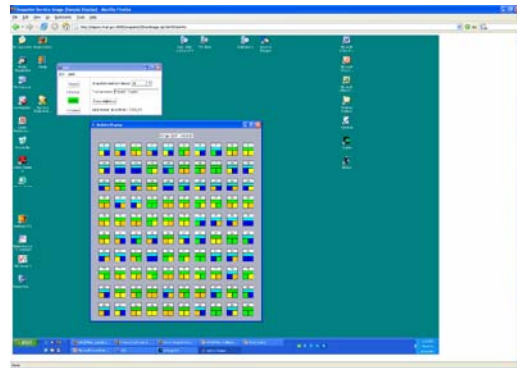

# Screen Snapshot Service

## Snapshot Consumer

- Periodically fetches snapshots from server
- Displays snapshots in a web browser

Public Network

## Snapshot Server

- Receives images from producers
- Converts images to PNG
- Serves images to consumers
- Runs under Tomcat

Snapshot Flow

Private Network

## Snapshot Producer

- Captures screen images periodically
- Sends images to snapshot server
- Implemented as Java application