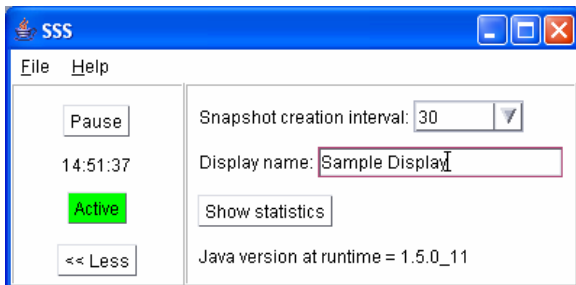

Snapshot Producer

- Captures screen images periodically
- Sends images to snapshot server
- Implemented as Java application